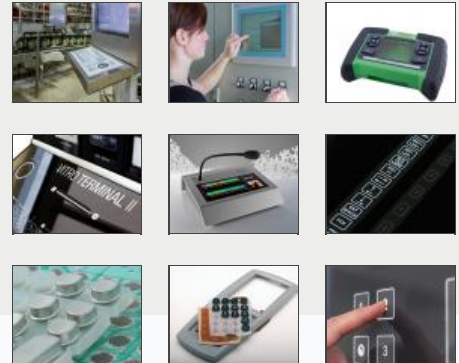

We provide this technologies

Customized keyboards

- Flexible membrane keyboards and keypads
- Industrial keyboards with aluminum front plate and membrane overlay
- Stainless steel keyboards and keypads
- Silicone keyboards

Customized input systems

- Complex Touchpanels with all touchscreen technologies (resistive, capacitive, SAW e.o.)
- Mobile computing devices
- Control interfaces with glass surface

Markets

- Industry and automation
- Healthcare and food processing industries
- Transportation and traffic
- Public systems and security
- Building automation

[Print Page](#) | [Download Page as PDF](#)

Source URL: <http://gett-group.com/content/customised-solutions>