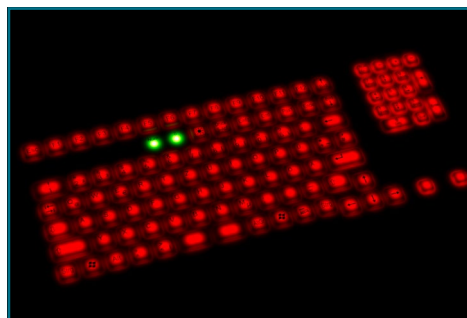

Order number: KG22203

Locking key for
cleaning

Back-lighting
key

Flat key
caps

Capacitive
touchpad

Clean. Back-lighting. Magnetic.

The InduProof® Smart Pro plays a key role in ensuring that operators have a hygienic working environment. It can be thoroughly cleaned and disinfected with its waterproof and dustproof surface. The keyboard impresses users with its high-quality workmanship and special features. It can be mounted on magnetic surfaces in a flexible way and is suitable

- Pleasant operating feel
- Can be mounted with magnets in a flexible way
- Suitable for touch typing
- Robust structure and long-lasting quality
- Thorough disinfection with a wipe
- Four-stage lighting system
- Integrated touchpad
- Cleaning without triggering any incorrect commands